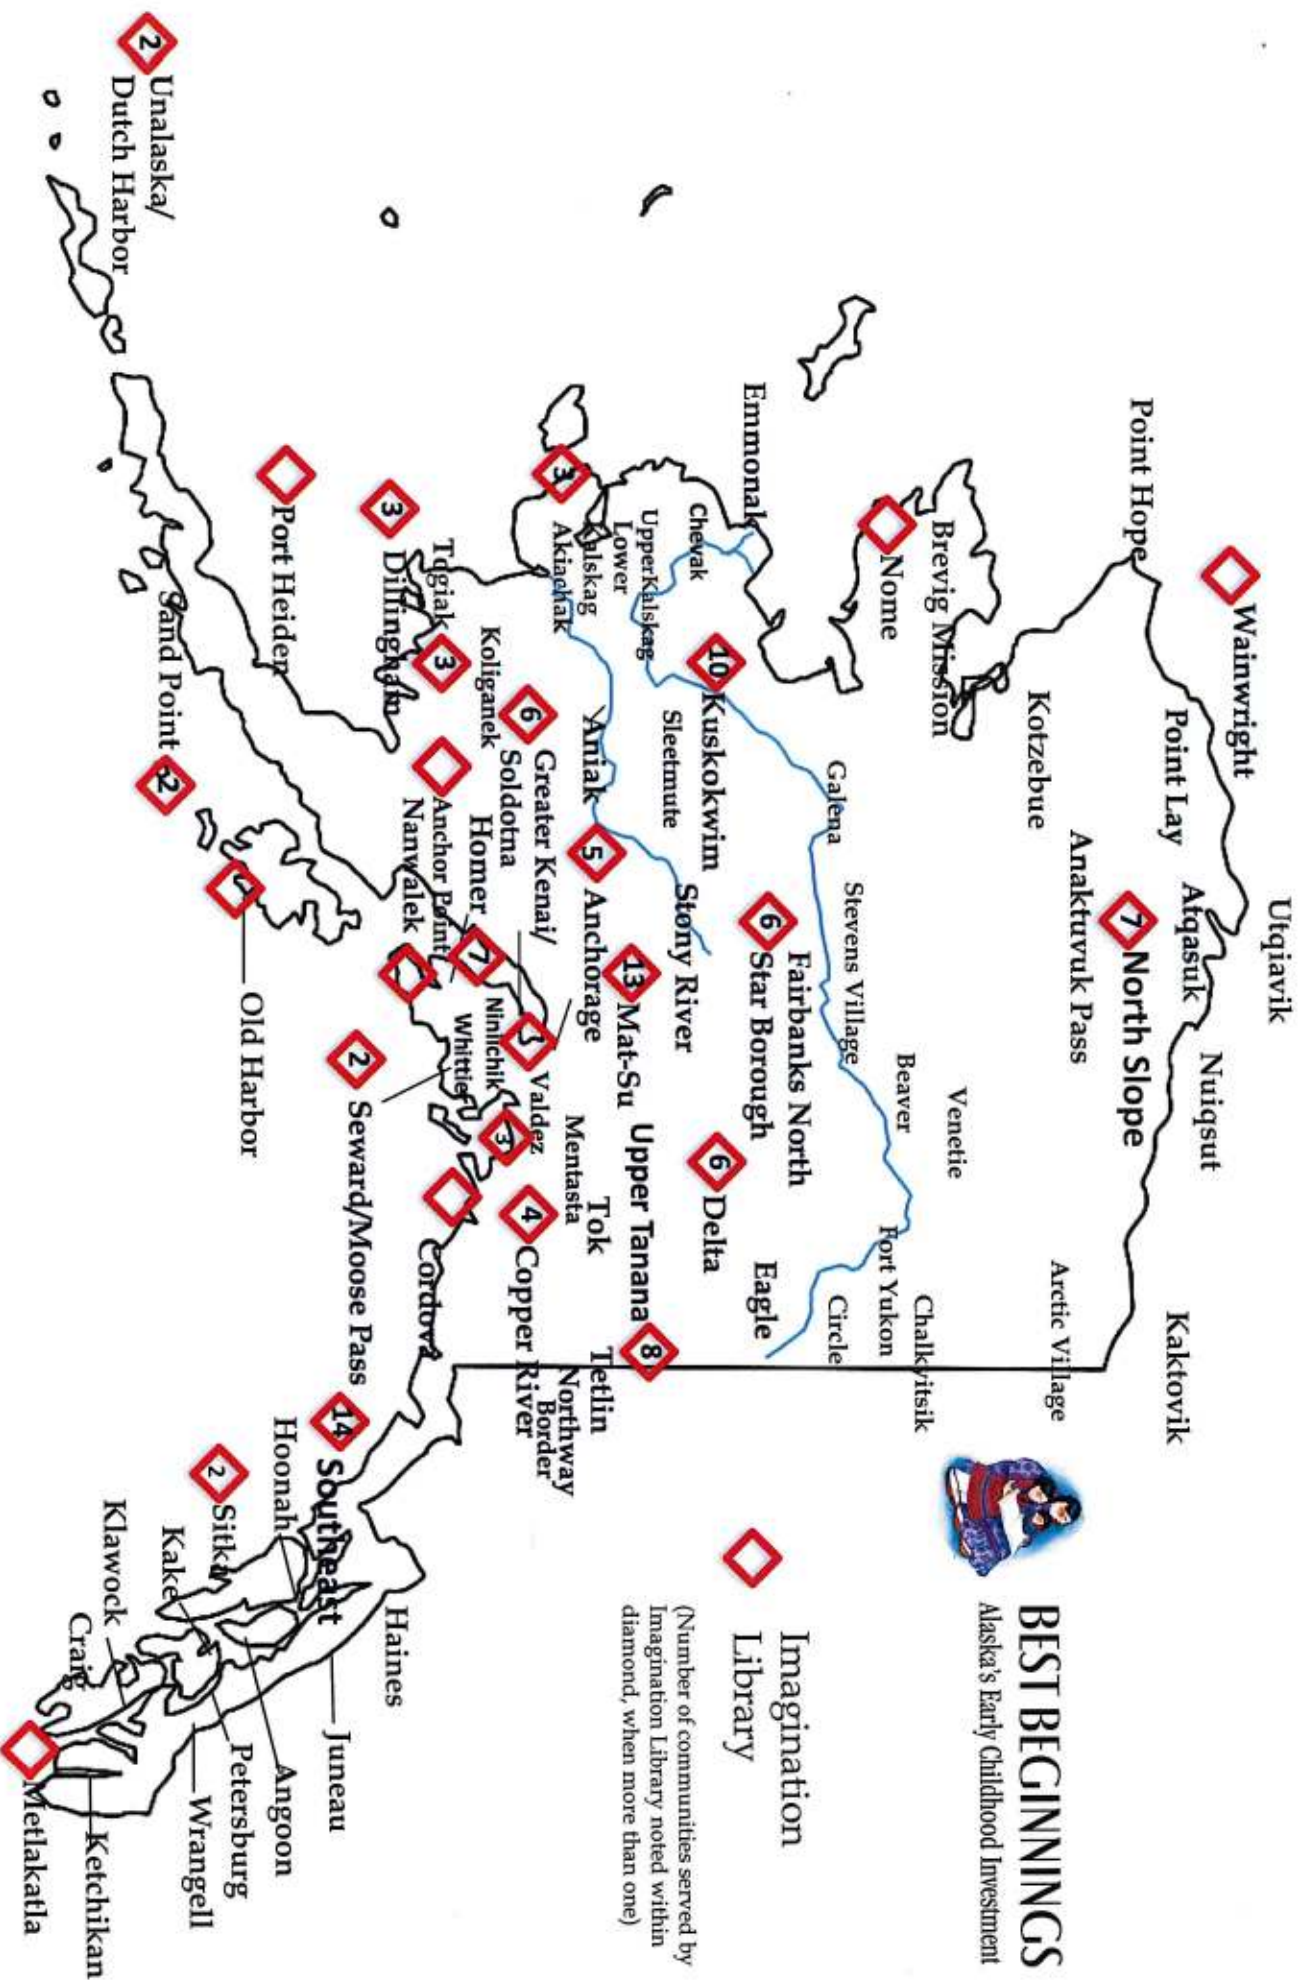

Imagination Libraries in Alaska

BEST BEGINNINGS
Alaska's Early Childhood Investment