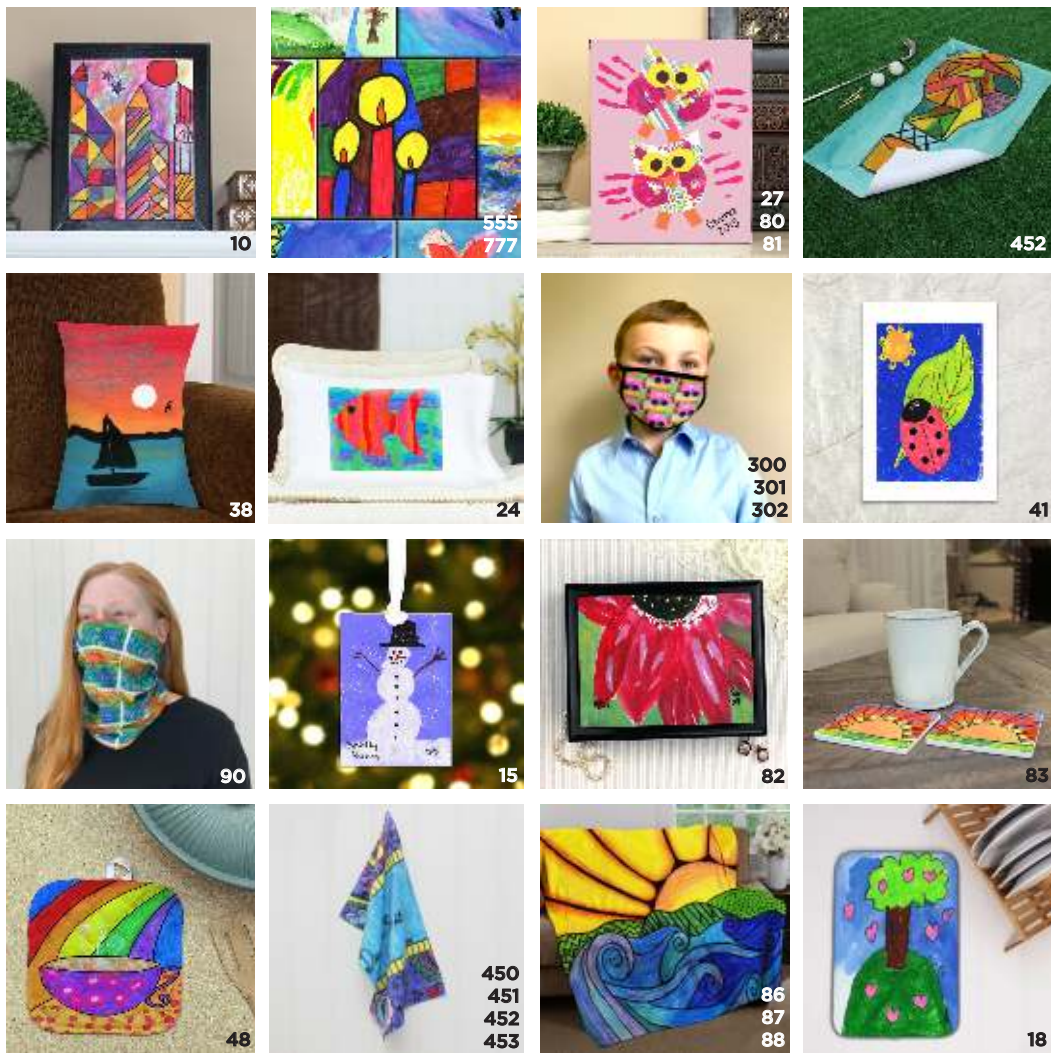

10 TILE WITH WOOD FRAME
Ceramic tile (6"x8") secured inside hand painted black wooden frame. Overall Size: 7.5"x9.5"

555 or 777 SQUARE TILE
Glossy 4"x4" or 6"x6" square tile. Perfect size for creating tile art murals with your organization!

CANVASES

27 Small size 8"x10"
80 Medium size 11"x14"
81 Large size 16"x20"
1.25" Gallery wrapped edge.

452 GOLF TOWEL SCRUBBY
Plush hand towel with microfibre face. Reverses to scrubber looped back. Great for cleaning golf balls!

38 DECORATIVE PILLOW
Hand sewn here at Kids Kreations with your art on entire front. Removable pillow form included. This is not a standard size pillow case. Size: 13"x9"

40 TRAVEL MUG
Stainless steel with spill resistant lid. Great for storing and drinking on the way to work, gym, lunch or travel. Size: 15 oz

28 TAPERED WATER BOTTLE
Double walled stainless steel construction and secure lid help keep beverage cold or hot for hours. 17oz

39 MUG
What is the best thing to do in the morning? Drink coffee out of your child's designed coffee mug of course! Size: 11 oz

35 WALLET
Tri-fold kid friendly wallet made from sturdy poly-canvas. Art on front. Size: 4.5"x3"

49 CROSSBODY BAG
Shoulder bag with 7"x11" image great for all the little necessities of life. Inside of bag measures 6.5"x7"x1.75". Adjustable strap 42"x1.25"

42 ZIPPY POUCH
Water resistant, canvas pouch hand sewn by Kids Kreations with your art on front & back. Great for school supplies and cosmetics. Size: 8.5"x5.5"

33 TOTE BAG
Hand sewn here at Kids Kreations with your art on entire front. Black water resistant poly canvas fabric on back. Size: 15"x11.5"x5" gusset

36 EYEGLASS CASE
Soft quilted, sueded zippered case. Hand sewn by Kids Kreations with your art on both sides. Size: 4"x7"

KITCHEN